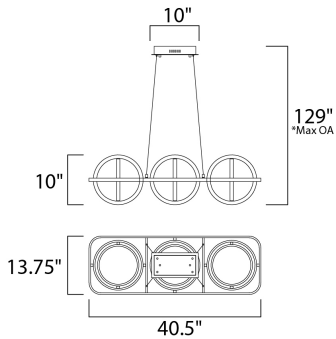

\*max overall height

**MEASUREMENTS**

DIMENSION : 40.5" L x 13.75" W x 10" H  
 MAX OAH : 129" OAH  
 CANOPY : 4.75" W x 2" H x 10" L  
 HANGING WEIGHT : 9.24 lb

**LAMPING**

INPUT VOLTAGE : 120V  
 LUMENS : 5,140 Rated  
 BULB : 6 x 73W LED PCB Integrated , 73W Total  
 BULB INCLUDED : (Integrated)  
 DIMMABLE : Triac CL  
 CRI : 80+ CRI  
 COLOR\_TEMP : 3000K

**FINISHES OPTION**

 Black / Polished Chrome (BKPC)

**MATERIAL**

Aluminum, Metal, Acrylic

**RATINGS**

cETLus  
 Dry Location

**ADDITIONAL**

ADJUSTABLE  
 SLOPE: 120  
 OPERATING TEMPERATURE:  
 -20°C (-4°F), 40°C (104°F)